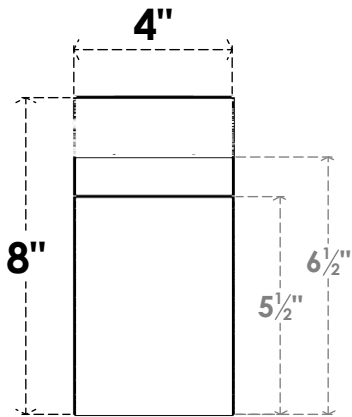

ITEM NUMBER: RFTURO040X08000X36000X008YOR00RCPR

4"W X 8"H X 36"L TIMBERTHANE ROUGH CEDAR YORKTOWN FAUX WOOD OPEN RAFTER TAIL, 8"L
END, PRIMED TAN **36"**

SIDE PROFILE

FRONT PROFILE

ISOMETRIC

GENERATED DATE : 03/02/2023