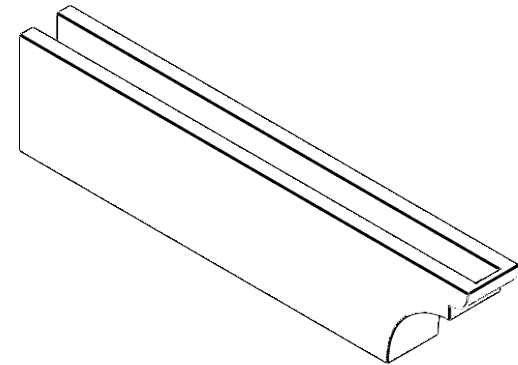

ITEM NUMBER: RFTURO040X08000X36000X008YOR00RCPR

4"W X 8"H X 36"L TIMBERTHANE ROUGH CEDAR YORKTOWN FAUX WOOD OPEN RAFTER TAIL, 8"L
END, PRIMED TAN **36"**

SIDE PROFILE

FRONT PROFILE

ISOMETRIC

GENERATED DATE : 03/02/2023

EKENA MILLWORK
2300 WEST MAIN ST.
CLARKSVILLE, TX 75426
TOLL FREE: 866-607-0453
WWW.EKENAMILLWORK.COM

NOTES

1. INSTALLATION TO BE COMPLETED IN ACCORDANCE WITH MANUFACTURER'S SPECIFICATIONS.
2. DRAWING MAY NOT BE TO SCALE
3. THIS DRAWING IS INTENDED FOR DESIGN AND PLANNING PURPOSES ONLY.
4. ALL INFORMATION CONTAINED HEREIN WAS CURRENT AT THE TIME OF DEVELOPMENT BUT MUST BE REVIEWED AND APPROVED BY THE PRODUCT MANUFACTURER TO BE CONSIDERED ACCURATE.
5. TIMBERTHANE ARCHITECTURAL PRODUCTS ARE MADE FROM HIGH DENSITY URETHANE AND COME FACTORY PRIMED