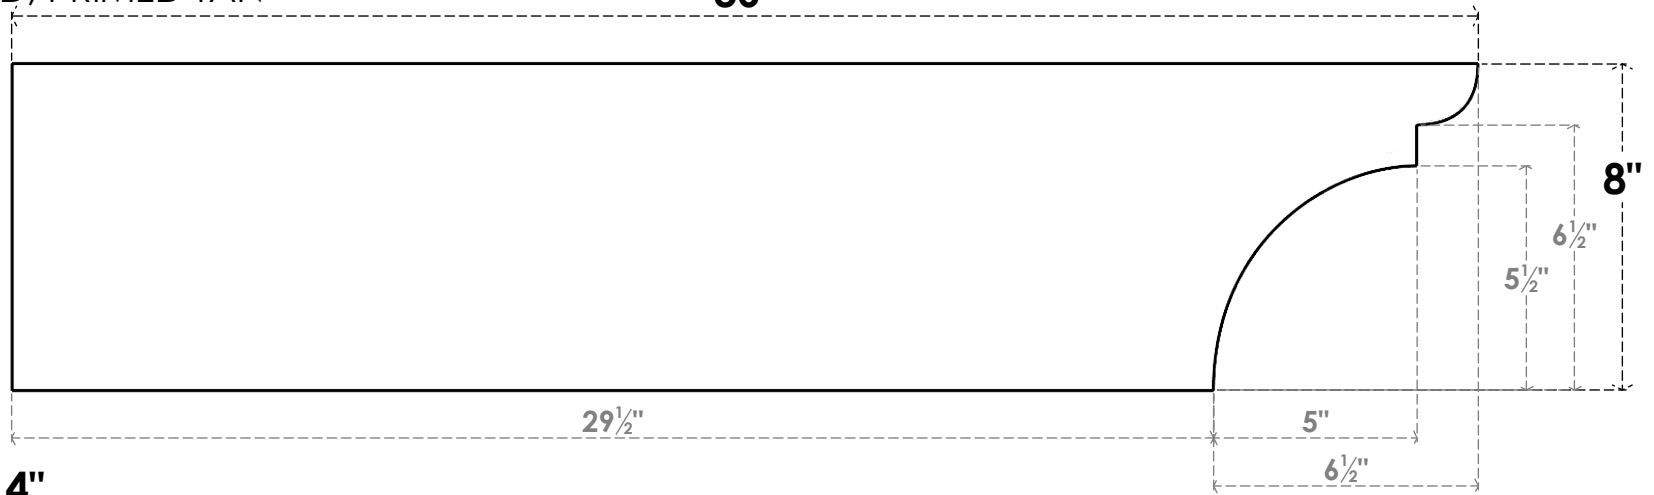

ITEM NUMBER: RFTURO040X08000X36000X008YOR00RCPR

4"W X 8"H X 36"L TIMBERTHANE ROUGH CEDAR YORKTOWN FAUX WOOD OPEN RAFTER TAIL, 8"L
END, PRIMED TAN **36"**

SIDE PROFILE

FRONT PROFILE

ISOMETRIC

GENERATED DATE : 03/02/2023